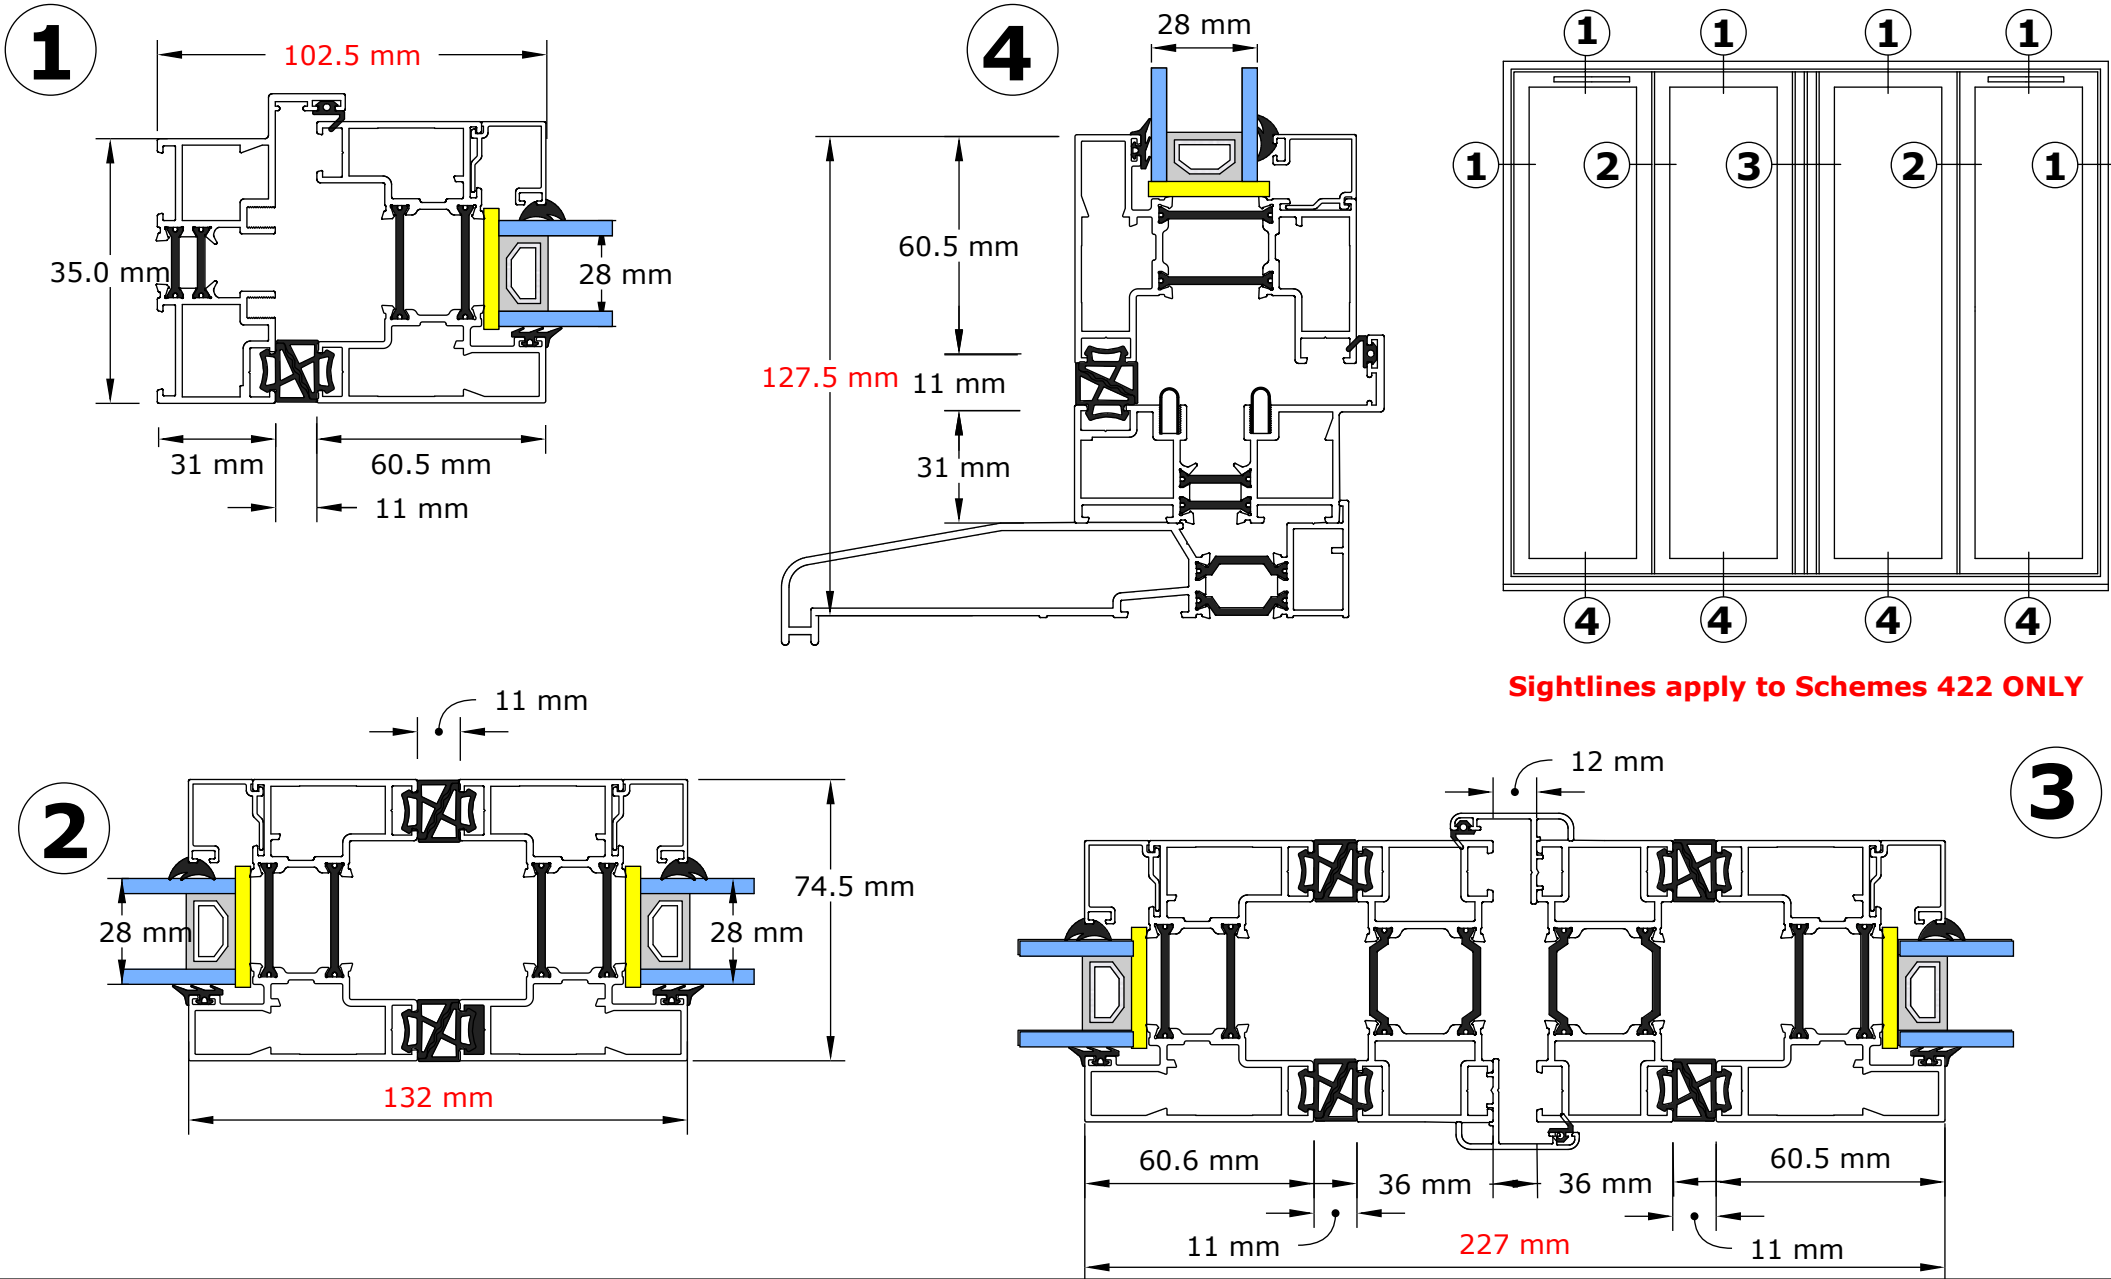

# Aluminium TecTURA Bifold Door - Standard Threshold

26/08/2016

Sightlines apply to Schemes 422 ONLY

Slide and Fold Ltd, 82 Curriers Close, Canley, Coventry. CV4 8AW .

Tel:024 76 694 162